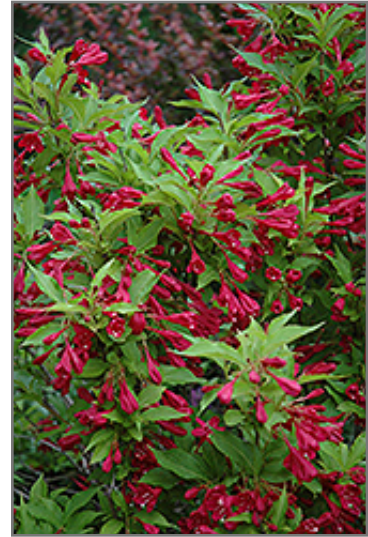

Planting & Growing

Red Prince Weigela will grow to be about 5 feet tall at maturity, with a spread of 5 feet. It has a low canopy, and is suitable for planting under power lines. It grows at a medium rate, and under ideal conditions can be expected to live for approximately 30 years.

This shrub does best in full sun to partial shade. It prefers to grow in average to moist conditions, and shouldn't be allowed to dry out. It is not particular as to soil type or pH. It is highly tolerant of urban pollution and will even thrive in inner city environments. This is a selected variety of a species not originally from North America.

Red Prince Weigela flowers
Photo courtesy of NetPS Plant Finder