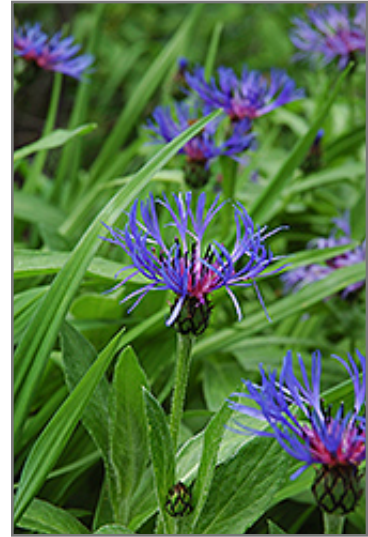

Mountain Bluet *Centaurea montana*

Height: 24 inches

Spread: 24 inches

Sunlight: ☉

Hardiness Zone: 3

Other Names: Perennial Bachelor's Button

Ornamental Features

Mountain Bluet features unusual blue lacecap flowers with rose anthers at the ends of the stems from late spring to mid summer. The flowers are excellent for cutting. Its narrow leaves remain grayish green in color throughout the season.

Landscape Attributes

Mountain Bluet is an herbaceous perennial with an upright spreading habit of growth. Its medium texture blends into the garden, but can always be balanced by a couple of finer or coarser plants for an effective composition.

Gardeners should be aware of the following characteristic(s) that may warrant special consideration;

- Self-Seeding

Mountain Bluet is recommended for the following landscape applications;

- Mass Planting
- General Garden Use
- Naturalizing And Woodland Gardens

Planting & Growing

Mountain Bluet will grow to be about 24 inches tall at maturity, with a spread of 24 inches. It grows at a fast rate, and under ideal conditions can be expected to live for approximately 15 years. As an herbaceous perennial, this plant will usually die back to the crown each winter, and will regrow from the base each spring. Be careful not to disturb the crown in late winter when it may not be readily seen!