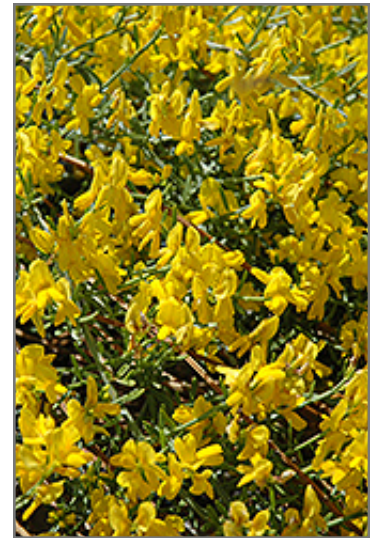

Lydia Woadwaxen *Genista lydia*

Height: 12 inches

Spread: 24 inches

Sunlight: ☉

Hardiness Zone: 4

Description:

A gracefully low-spreading groundcover which is drenched in bright yellow flowers along upright stems for a long period in spring, very fine texture; requires full sun and well-drained low fertility soil, the ultimate choice for poor dry soils

Ornamental Features

Lydia Woadwaxen features showy yellow pea-like flowers along the branches from mid to late spring. It has light green deciduous foliage. The small oval leaves do not develop any appreciable fall color. The lime green stems can be quite attractive.

Landscape Attributes

Lydia Woadwaxen is an open multi-stemmed deciduous shrub with a ground-hugging habit of growth. It lends an extremely fine and delicate texture to the landscape composition which should be used to full effect.

- Mass Planting
- General Garden Use
- Groundcover

Lydia Woadwaxen in bloom
Photo courtesy of NetPS Plant Finder

Lydia Woadwaxen flowers
Photo courtesy of NetPS Plant Finder

Planting & Growing

Lydia Woadwaxen will grow to be about 12 inches tall at maturity, with a spread of 24 inches. It tends to fill out right to the ground and therefore doesn't necessarily require facer plants in front. It grows at a slow rate, and under ideal conditions can be expected to live for approximately 20 years.