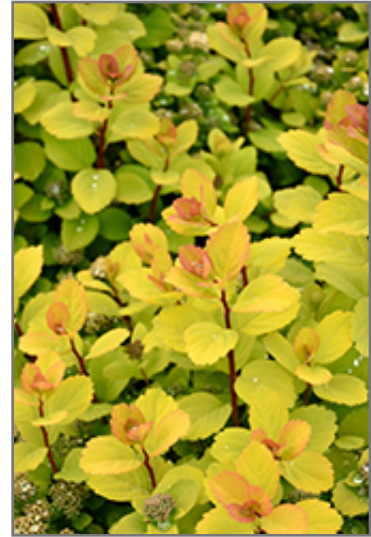

- Mass Planting
- Rock/Alpine Gardens
- General Garden Use

Planting & Growing

Glow Girl Spirea will grow to be about 3 feet tall at maturity, with a spread of 3 feet. It tends to fill out right to the ground and therefore doesn't necessarily require facer plants in front. It grows at a medium rate, and under ideal conditions can be expected to live for approximately 20 years.

This shrub should only be grown in full sunlight. It prefers to grow in average to moist conditions, and shouldn't be allowed to dry out. It is not particular as to soil type or pH. It is highly tolerant of urban pollution and will even thrive in inner city environments. This is a selected variety of a species not originally from North America.

Glow Girl Spirea foliage
Photo courtesy of NetPS Plant Finder

your purr-fect garden store and so much more

7711 S. Parker Road Centennial, CO 80016
303.690.4722
www.tagawagardens.com