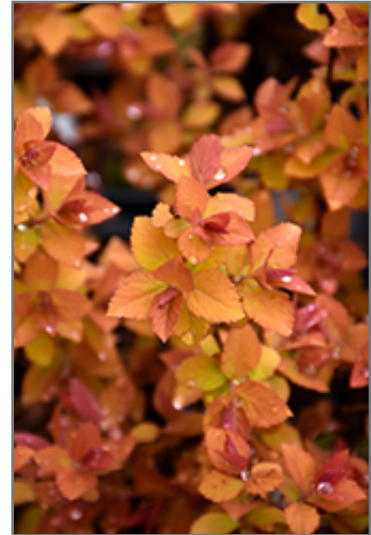

- Mass Planting
- General Garden Use
- Groundcover

Planting & Growing

Double Play Big Bang Spirea will grow to be about 3 feet tall at maturity, with a spread of 3 feet. It tends to fill out right to the ground and therefore doesn't necessarily require facer plants in front. It grows at a fast rate, and under ideal conditions can be expected to live for approximately 20 years.

This shrub does best in full sun to partial shade. It prefers to grow in average to moist conditions, and shouldn't be allowed to dry out. It is not particular as to soil type or pH. It is highly tolerant of urban pollution and will even thrive in inner city environments. This is a selected variety of a species not originally from North America.

*Double Play Big Bang Spirea foliage
Photo courtesy of NetPS Plant Finder*