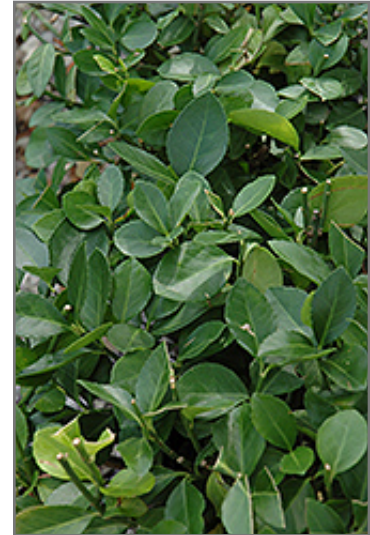

Manhattan Spreading Euonymus *Euonymus kiautschovicus* 'Manhattan'

Height: 8 feet

Spread: 8 feet

Sunlight: ●

Hardiness Zone: 5

Other Names: Manhattan Euonymus

Description:

A spectacular mounded garden shrub featuring dark green evergreen leaves, and a large spreading habit; pinkish fruit is showy in fall; an excellent accent for a wide variety of landscape applications

Ornamental Features

Manhattan Spreading Euonymus is primarily grown for its highly ornamental fruit. It features abundant showy pink capsules from mid to late fall. It has attractive dark green evergreen foliage. The glossy oval leaves are highly ornamental and remain dark green throughout the winter.

Landscape Attributes

Manhattan Spreading Euonymus is a multi-stemmed evergreen shrub with a more or less rounded form. Its relatively fine texture sets it apart from other landscape plants with less refined foliage.

This shrub will require occasional maintenance and upkeep, and can be pruned at anytime. It has no significant negative characteristics.

Manhattan Spreading Euonymus is recommended for the following landscape applications;

- Mass Planting
- Hedges/Screening
- General Garden Use
- Groundcover

*Manhattan Spreading Euonymus
foliage*